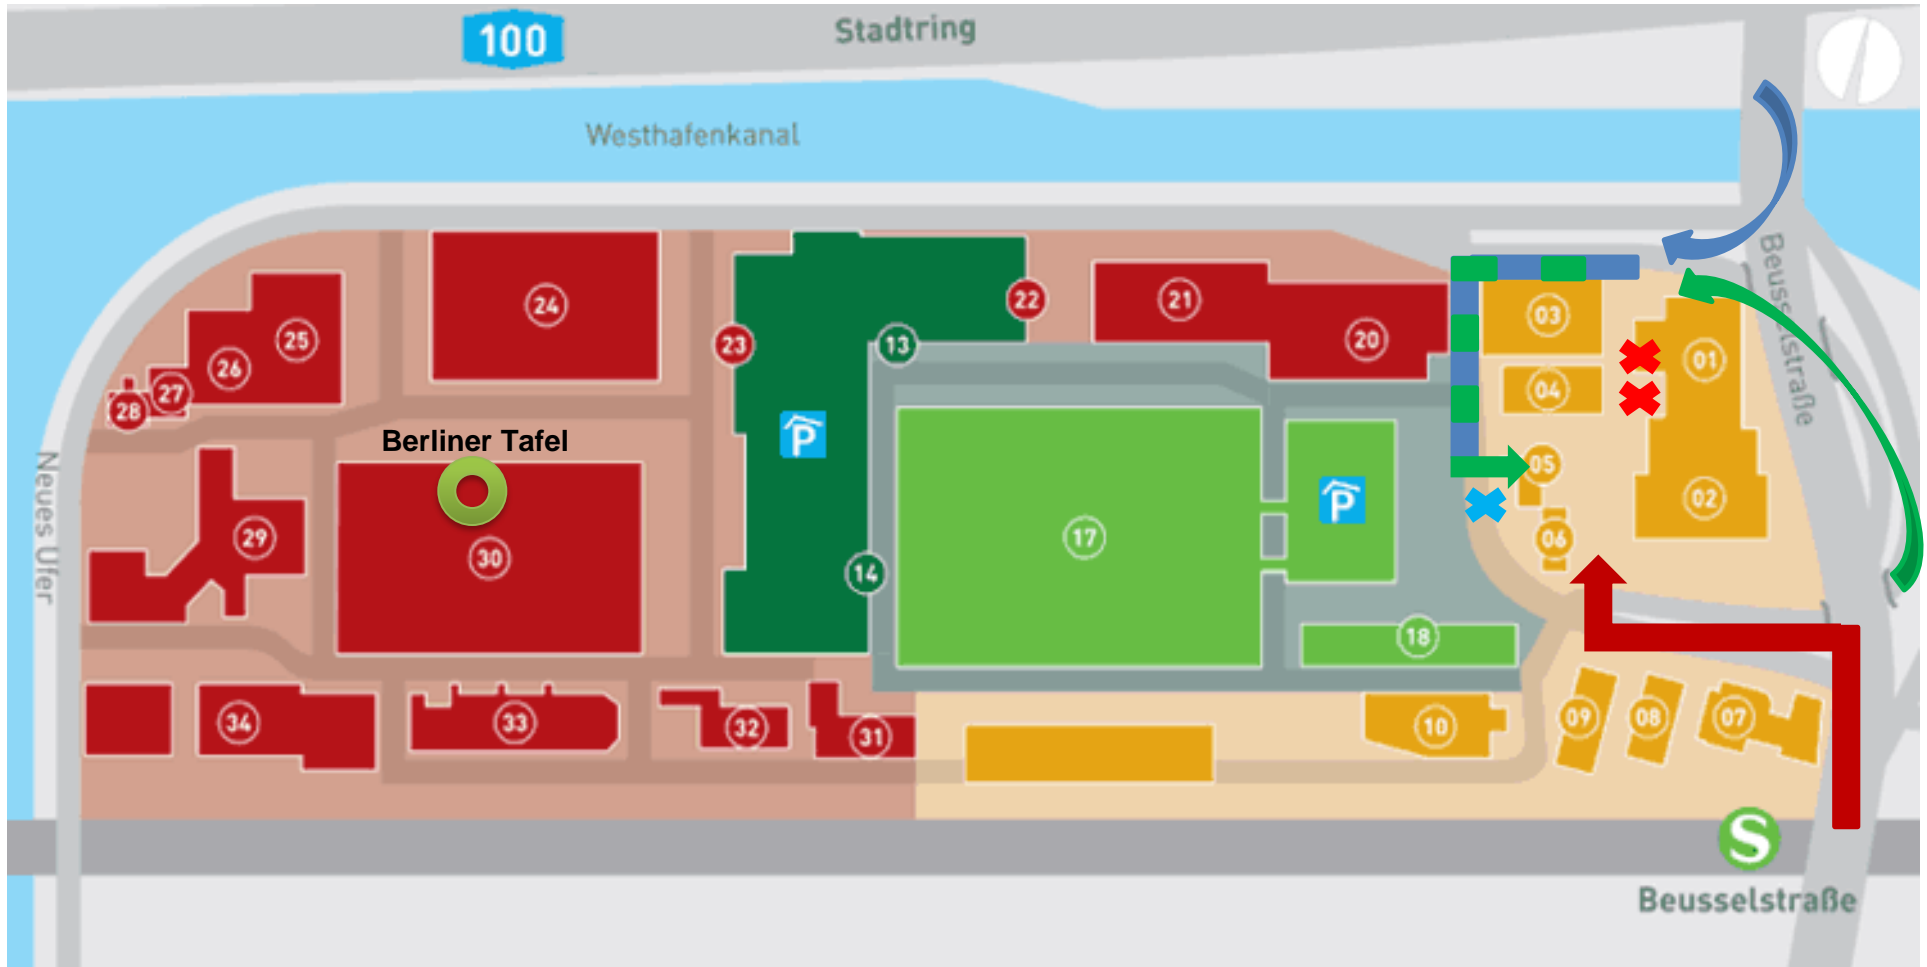

Directions to Hall 01

Beusselstraße 44 N-Q, Gebäude 01, 10553 Berlin

-  = Vehicle Entrance from the North
-  = Vehicle Entrance from the South

-  = Food Drive Drop-Off (Hall 01)
-  = Shell Gas Station (Bldg. 05)
-  = Footpath from S-Bahn Beusselstrasse